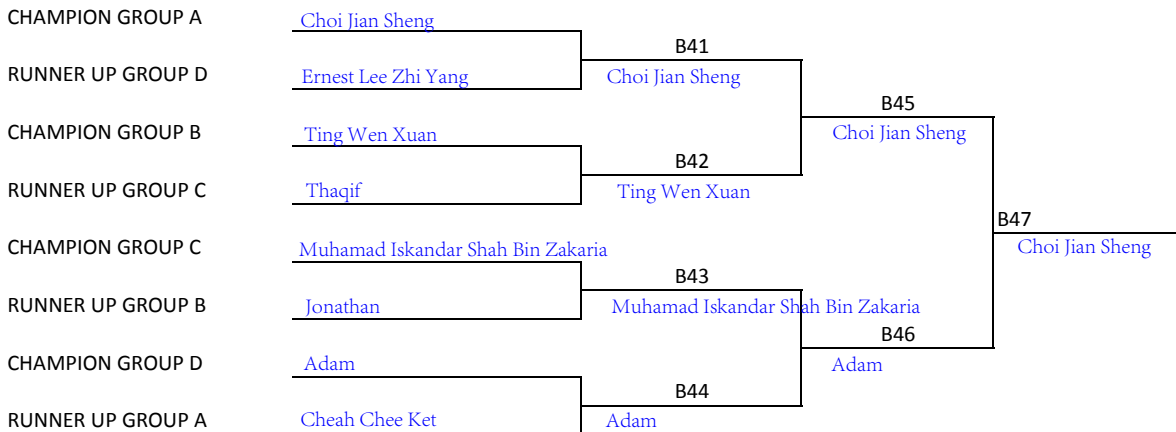

Boy Single Under 10

GROUP A	MUHAMMAD HAZIQ MOHD NAJID	SKYANE ONG	CHOI JIAN SHENG	WONG HONG MENG	Cheah Chee Ket
1 MUHAMMAD HAZIQ MOHD NAJID					
2 SKYANE ONG	B1 (1)				
3 CHOI JIAN SHENG	B25 (3)	B5 (3)			
4 WONG HONG MENG	B17 (4)	B37 (4)	B9 (3)		
5 Cheah Chee Ket	B33 (5)	B13 (5)	B29 (3)	B21 (5)	

GROUP B	JONATHAN	TING WEN XUAN	CHAN WEI NGIAP	Bryan Tan	Goo Xin Yi
6 JONATHAN					
7 TING WEN XUAN	B2 (7)				
8 CHAN WEI NGIAP	B26 (6)	B6 (7)			
9 Bryan Tan	B18 (6)	B38 (7)	B10 (9)		
10 Goo Xin Yi	B34 (6)	B14 (7)	B30 (8)	B22 (9)	

GROUP C	Muhamad Iskandar shah bin zakaria	THAQIF	NG JHI HAO	Hanson Low Han Chen	Kelvin Yap
11 Muhamad Iskandar shah bin zakaria					
12 THAQIF	B3 (11)				
13 NG JHI HAO	B27 (11)	B7 (12)			
14 Hanson Low Han Chen	B19 (11)	B39 (12)	B11 (13)		
15 Kelvin Yap	B35 (11)	B15 (12)	B31 (13)	B23 (14)	

GROUP D	ERNEST LEE ZHI YANG	ADAM	GOH YANG WEI	Lee Wen Chang	Wong Pin Xue
16 ERNEST LEE ZHI YANG					
17 ADAM	B4 (17)				
18 GOH YANG WEI	B28 (16)	B8 (17)			
19 Lee Wen Chang	B20 (16)	B40 (17)	B12 (18)		
20 Wong Pin Xue	B36 (16)	B16 (17)	B32 (18)	B24 (20)	

Venue : Powerful Sports Arena (PSA)

No : 2, Jalan 5/32a, off Batu 6 ½, Jalan Kepong, 52100 Kuala Lumpur, Malaysia.

Tel : +6012-265 0637

www.powerful.com.my

update on : 16.10.2014

GPS Coordinate : 3.203874, 101.650953