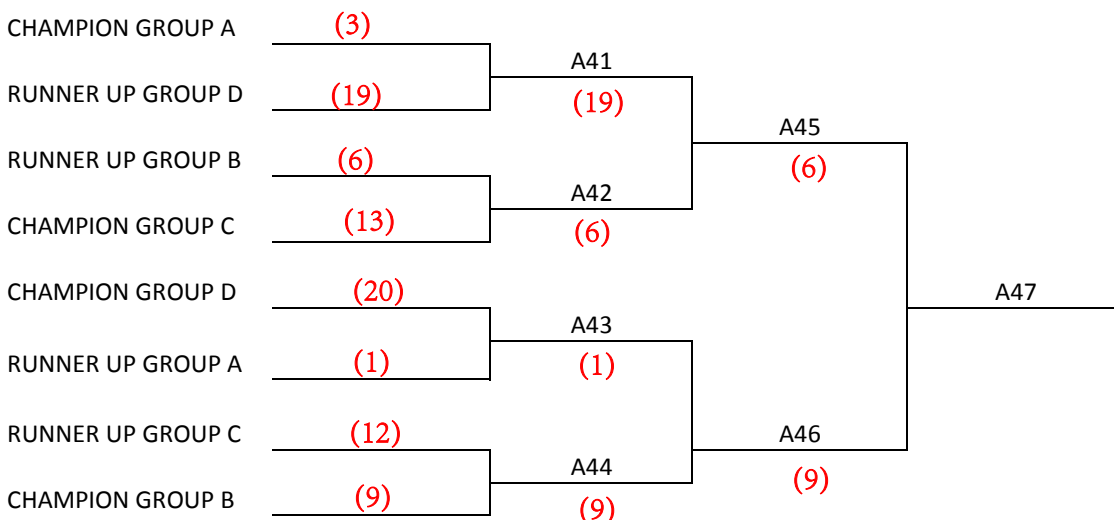

Boy Single Under 15

GROUP A		FIRDAUS	NG KIAH JUN	KOW WENG JOE	CHIAM WEI CHAO	TONY TONG
1	FIRDAUS					
2	NG KIAH JUN	A01 (1)				
3	KOW WENG JOE	A17 (3)	A26 (3)			
4	CHIAM WEI CHAO	A33 (1)	A10 (4)	A02 (3)		
5	TONY TONG	A09 (1)	A18 (2)	A34 (3)	A25 (4)	

GROUP B		YONG WAI FONG	NICHOLAS	YONG WEI ZHUN	LIM JIA LEK	WONG KOK FEI
6	YONG WAI FONG					
7	NICHOLAS	A03 (6)				
8	YONG WAI ZHUN	A19 (6)	A28 (7)			
9	LIM JIA LEK	A35 (9)	A12 (9)	A04 (9)		
10	WONG KOK FEI	A11 (6)	A20 (7)	A36 (8)	A27 (9)	

GROUP C		YONG WAI MENG	LEONG ZHI JIAN	AI WEI JUN	CHOON JOE JEN	JACKY CHOO
11	YONG WAI MENG					
12	LEONG ZHI JIAN	A05 (12)				
13	AI WEI JUN	A21 (13)	A30 (13)			
14	CHOON JOE JEN	A37 (14)	A14 (12)	A06 (13)		
15	JACKY CHOO	A13 (11)	A22 (12)	A38 (13)	A29 (14)	

GROUP D		CHOO WEI KEN	BEH CHOON HONG	CHIN JUN YUAN	PHILIP GOON	JUSLIN CHUA
16	CHOO WEI KEN					
17	BEH CHOON HONG	A07 (16)				
18	CHIN JUN YUAN	A23 (16)	A32 (18)			
19	PHILIP GOON	A39 (19)	A16 (19)	A08 (19)		
20	JUSLIN CHUA	A15 (20)	A24 (20)	A40 (20)	A31 (20)	

Venue : Powerful Sports Arena (PSA)

GPS Coordinate : 3.203874, 101.650953

update on : 18.09.2014

No : 2, Jalan 5/32a, off Batu 6 1/2, Jalan Kepong, 52100 Kuala Lumpur, Malaysia.

Tel : +6012-265 0637

www.powerful.com.my